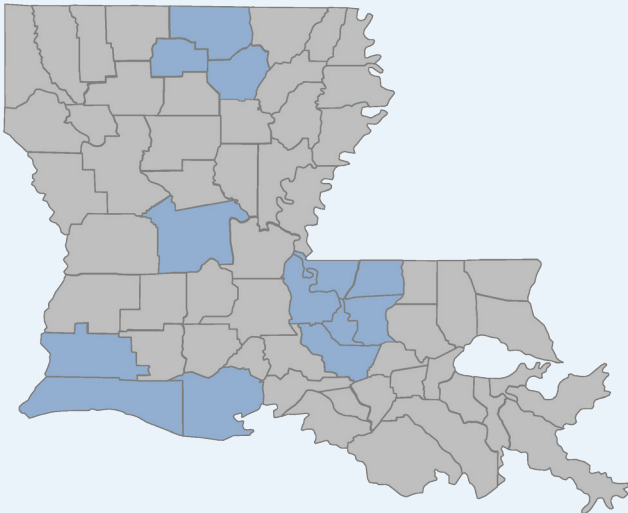

INFORMATION ABOUT THIS ELECTION

ELECTION TIMES

POLLS OPEN: 7 AM

POLLS CLOSE: 8 PM

LOUISIANA AT A GLANCE

- 51 parishes have no election, including:** Acadia, Allen, Ascension, Assumption, Avoyelles, Beauregard, Bienville, Bossier, Caddo, Caldwell, Catahoula, Claiborne, Concordia, DeSoto, East Carroll, Evangeline, Franklin, Grant, Iberia, Jackson, Jefferson, Jefferson Davis, Lafayette, Lafourche, LaSalle, Livingston, Madison, Morehouse, Natchitoches, Orleans, Plaquemines, Red River, Richland, Sabine, St. Bernard, St. Charles, St. Helena, St. James, St. John The Baptist, St. Landry, St. Martin, St. Mary, St. Tammany, Tangipahoa, Tensas, Terrebonne, Vernon, Washington, Webster, West Carroll, and Winn.
- 13 parishes have a special election to fill vacant state legislature seats, including:** Calcasieu, Cameron, East Baton Rouge, East Feliciana, Iberville, Lincoln, Ouachita, Pointe Coupee, Rapides, Union, Vermilion, West Baton Rouge, and West Feliciana.